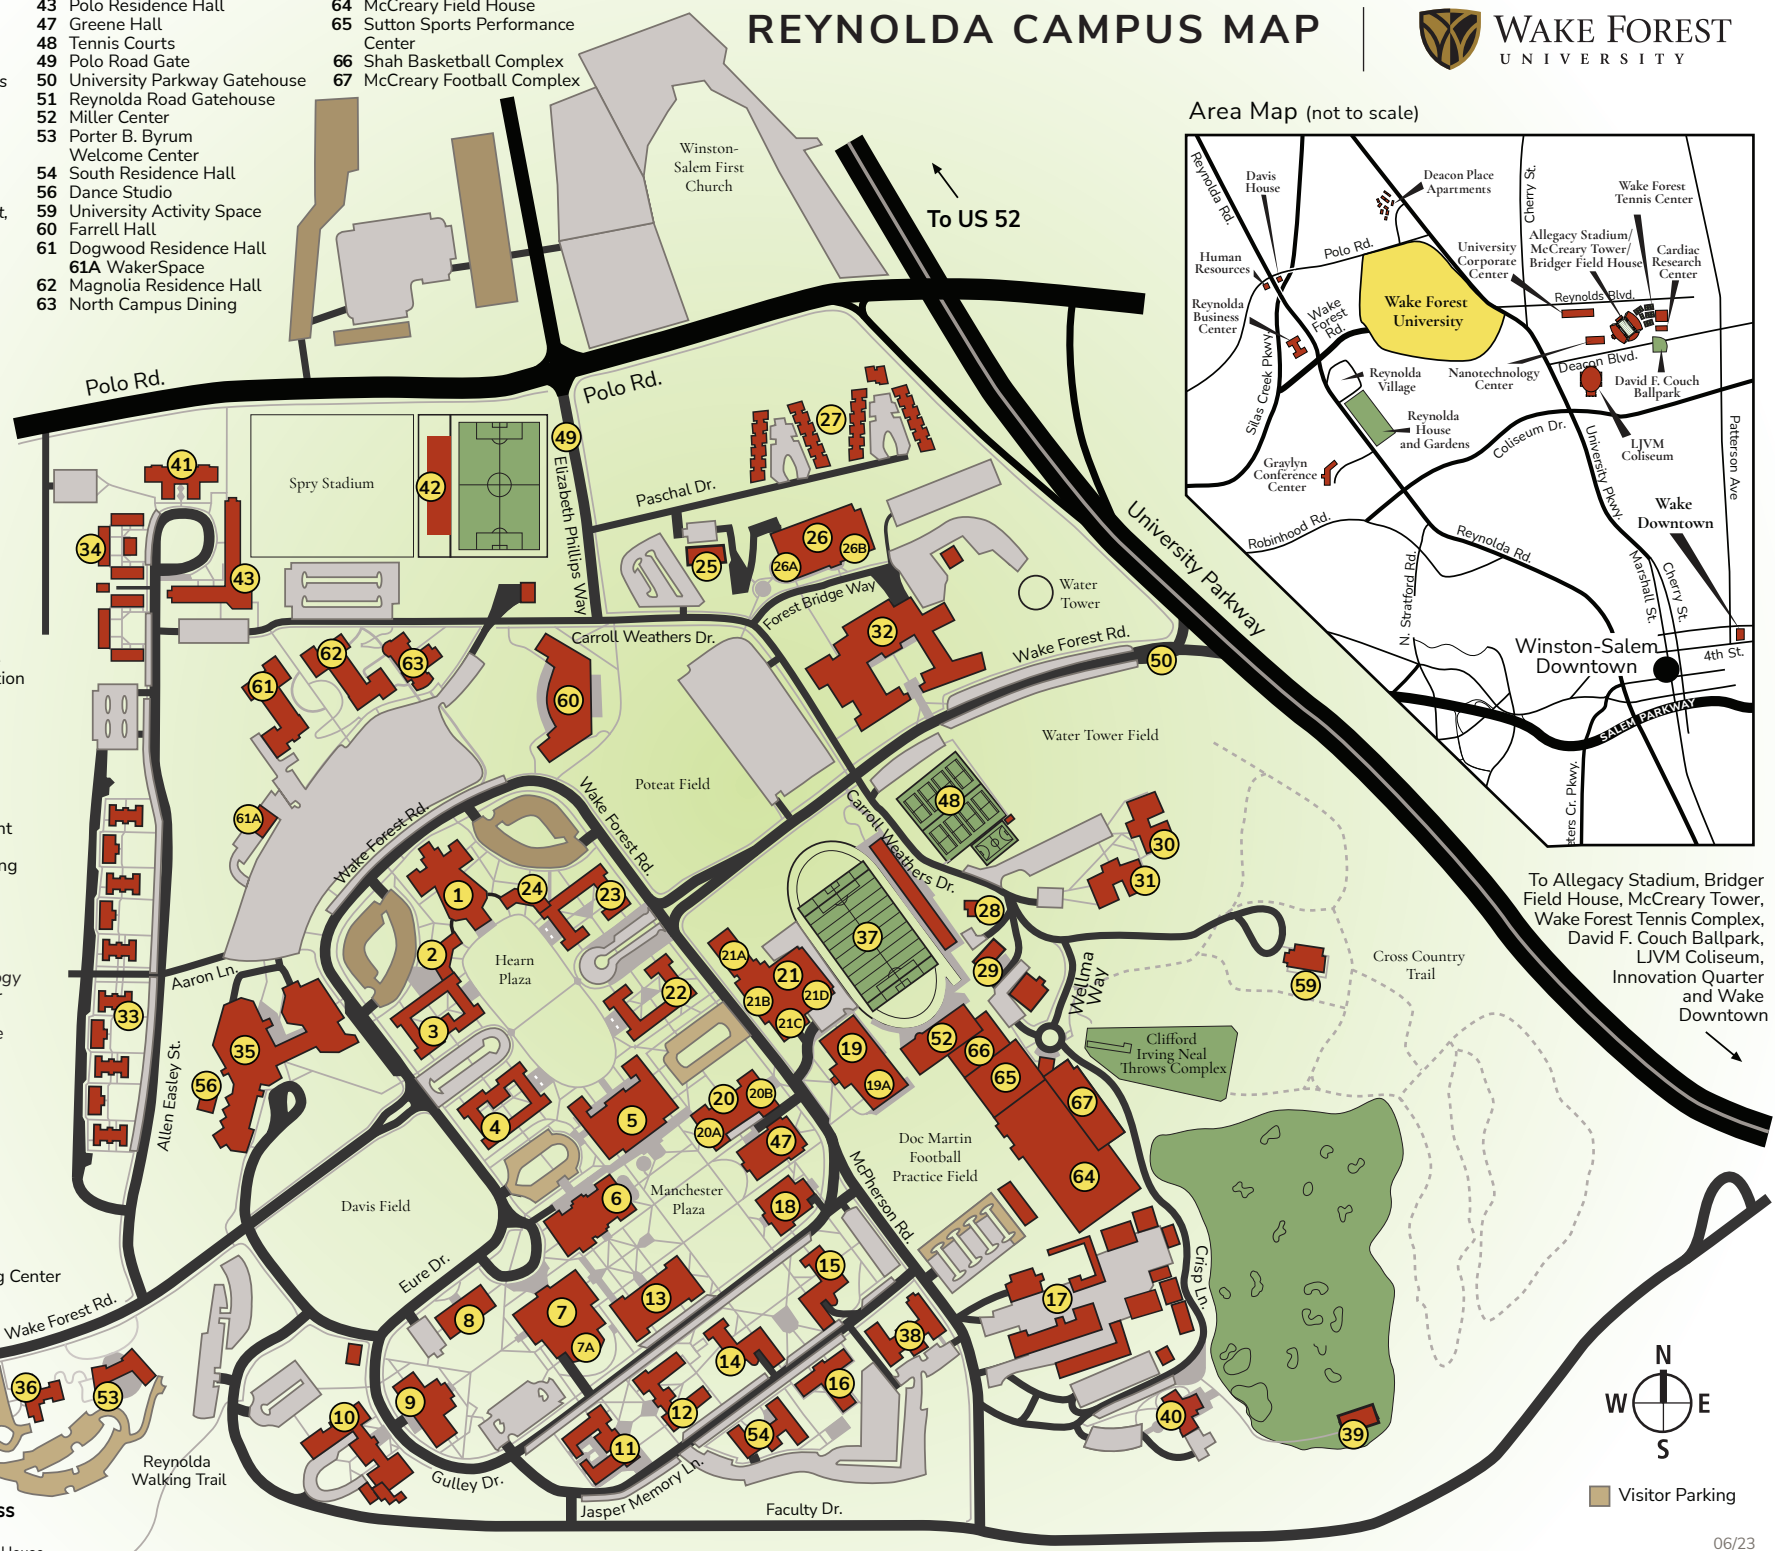

- 43 Polo Residence Hall
- 47 Greene Hall
- 48 Tennis Courts
- 49 Polo Road Gate
- 50 University Parkway Gatehouse
- 51 Reynolda Road Gatehouse
- 52 Miller Center
- 53 Porter B. Byrum
- Welcome Center
- 54 South Residence Hall
- 56 Dance Studio
- 59 University Activity Space
- 60 Farrell Hall
- 61 Dogwood Residence Hall
- 61A WakerSpace
- 62 Magnolia Residence Hall
- 63 North Campus Dining

- 64 McCreary Field House
- 65 Sutton Sports Performance Center
- 66 Shah Basketball Complex
- 67 McCreary Football Complex