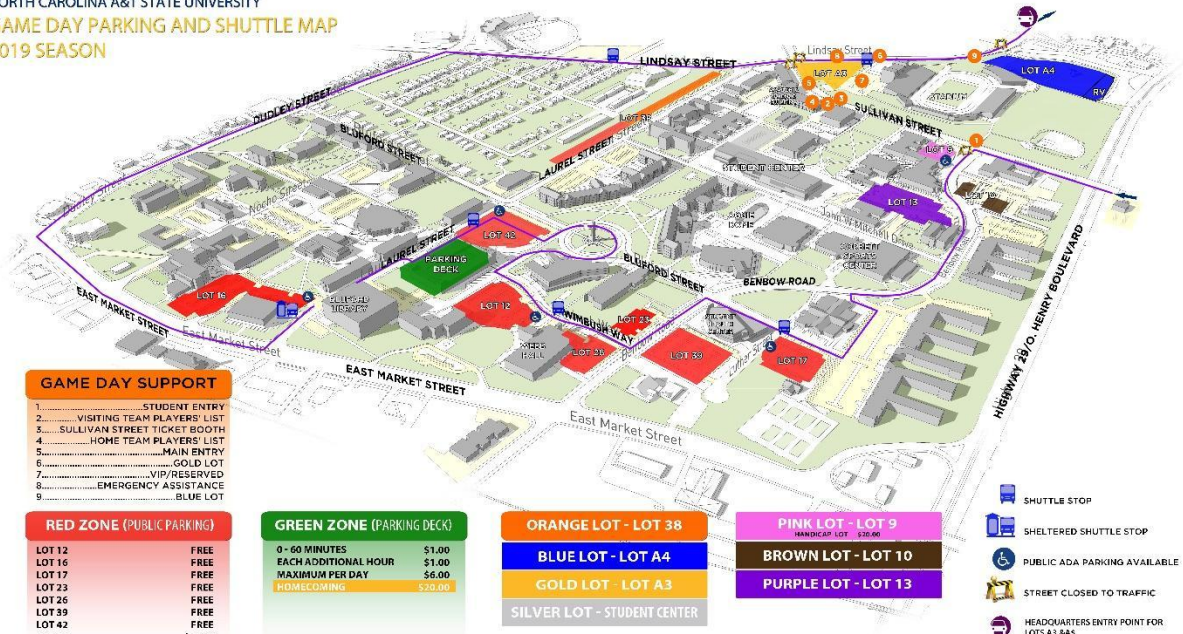

NORTH CAROLINA A&T STATE UNIVERSITY
GAME DAY PARKING AND SHUTTLE MAP
2019 SEASON

- GAME DAY SUPPORT**
1. STUDENT ENTRY
 2. VISITING TEAM PLAYERS' LIST
 3. SULLIVAN STREET TICKET GSOOTH
 4. HOME TEAM PLAYERS' LIST
 5. MAIN ENTRY
 6. GOLD LOT
 7. VIP/RESERVED
 8. EMERGENCY ASSISTANCE
 9. BLUE LOT

RED ZONE (PUBLIC PARKING)

LOT 12	FREE
LOT 16	FREE
LOT 17	FREE
LOT 23	FREE
LOT 26	FREE
LOT 39	FREE
LOT 42	FREE
LOT 38	\$20.00

GREEN ZONE (PARKING DECK)

0- 60 MINUTES	\$1.00
EACH ADDITIONAL HOUR	\$1.00
MAXIMUM PER DAY	\$6.00
MAXIMUM PER WEEK	\$20.00

ORANGE LOT - LOT 38

BLUE LOT - LOT A4

GOLD LOT - LOT A3

SILVER LOT - STUDENT CENTER

PINK LOT - LOT 9
HANDICAP LOT \$20.00

BROWN LOT - LOT 10

PURPLE LOT - LOT 13

- SHUTTLE STOP
- SHELTERED SHUTTLE STOP
- PUBLIC ADA PARKING AVAILABLE
- STREET CLOSED TO TRAFFIC
- HEADQUARTERS ENTRY POINT FOR LOTS A3 BAS